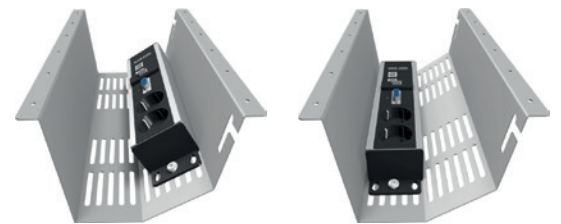

Axessline Trays

935-TK31/61

Complement with Axessline cover and Axessline power strip for optional mounting in the tray.

Firm and steady

Cable tray suitable for installation in conference & desk with Axessline outlet strips, or regular power strip. Practical cable feed-through and perforated bottom section for good ventilation.

The TK31 got two alternative mounting slots. Tilted or horizontal surface of the terminal strip.

Dimensions TK31

Dimensions TK61

SPECIFICATIONS

- Solid, stable trays
- Part no.

370x150 mm	
935-TK31	Silver
670 x 150 mm	
935-TK61	Silver
935-TK61W	White
935-TK61B	Black