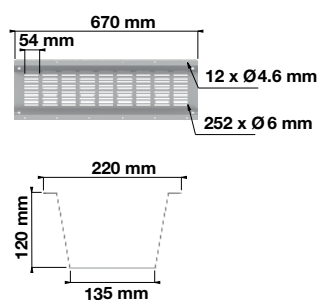

Axessline Trays

935-TK31/61

Complement with Axessline cover and Axessline power strip for optional mounting in the tray.

Firm and steady

Cable tray suitable for installation in conference & desk with Axessline outlet strips, or regular power strip. Practical cable feed-through and perforated bottom section for good ventilation.

The TK31 got two alternative mounting slots. Tilted or horizontal surface of the terminal strip.

Dimensions TK31

Dimensions TK61

SPECIFICATIONS

- Solid, stable trays
- Part no.

370x150 mm	
935-TK31	Silver
670 x 150 mm	
935-TK61	Silver
935-TK61W	White
935-TK61B	Black