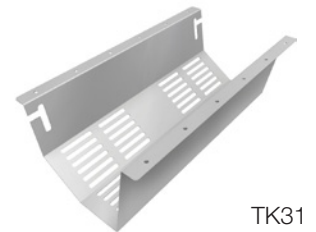

Axessline Trays

935-TK31/61

Complement with Axessline cover and Axessline power strip for optional mounting in the tray.

Firm and steady

Cable tray suitable for installation in conference & desk with Axessline outlet strips, or regular power strip. Practical cable feed-through and perforated bottom section for good ventilation.

The TK31 got two alternative mounting slots. Tilted or horizontal surface of the terminal strip.

Dimensions TK31

Dimensions TK61

SPECIFICATIONS

- Solid, stable trays
- Part no.

370x150 mm	
935-TK31	Silver
670 x 150 mm	
935-TK61	Silver
935-TK61W	White
935-TK61B	Black