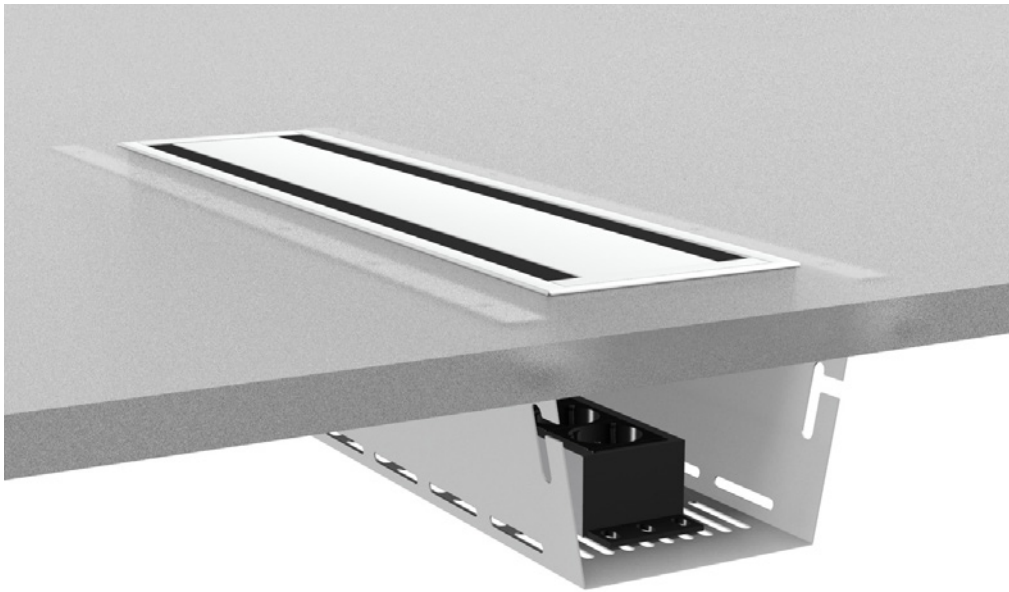

Axessline Trays

935-TK31/61

Complement with Axessline cover and Axessline power strip for optional mounting in the tray.

Firm and steady

Cable tray suitable for installation in conference & desk with Axessline outlet strips, or regular power strip. Practical cable feed-through and perforated bottom section for good ventilation.

The TK31 got two alternative mounting slots. Tilted or horizontal surface of the terminal strip.

Dimensions TK31

Dimensions TK61

SPECIFICATIONS

- Solid, stable trays
- Part no.

370x150 mm	
935-TK31	Silver
670 x 150 mm	
935-TK61	Silver
935-TK61W	White
935-TK61B	Black