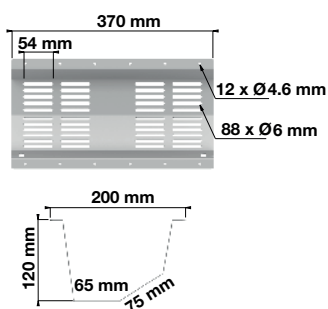

Axessline Trays

935-TK31/61

Complement with Axessline cover and Axessline power strip for optional mounting in the tray.

Firm and steady

Cable tray suitable for installation in conference & desk with Axessline outlet strips, or regular power strip. Practical cable feed-through and perforated bottom section for good ventilation.

The TK31 got two alternative mounting slots. Tilted or horizontal surface of the terminal strip.

Dimensions TK31

Dimensions TK61

SPECIFICATIONS

- Solid, stable trays
- Part no.

370x150 mm	
935-TK31	Silver
670 x 150 mm	
935-TK61	Silver
935-TK61W	White
935-TK61B	Black