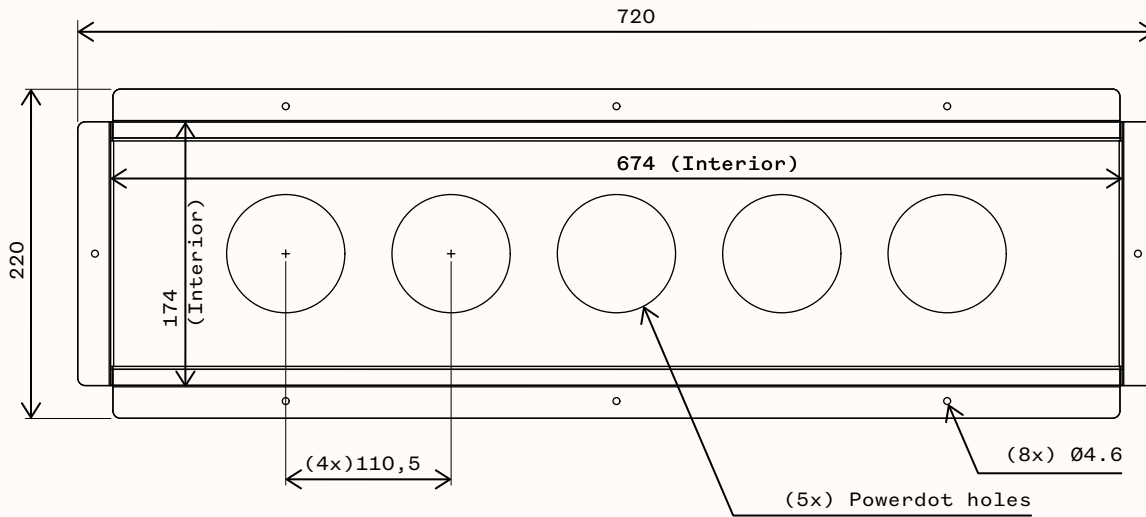

POWERDOT TRAY⁰²

Dimensions

See user manual for assembly instructions

TOP VIEW

POWERDOT TRAY⁰²

MOUNTING TRAY FOR 5 POWERDOTS, BLACK/WHITE/SILVER

SIDE VIEW

ART. NO

9002500409	BLACK	RAL 9006
9002500401	WHITE	RAL 9016
9002500402	SILVER	

Technical data

INTERFACE	MOUNTING TRAY FOR 5 POWERDOTS
MATERIAL	STEEL
FINISH	BLACK/WHITE-MATTE, SILVER-METALLIC
LENGHT	720mm
WIDTH	220mm
THICKNESS	64mm