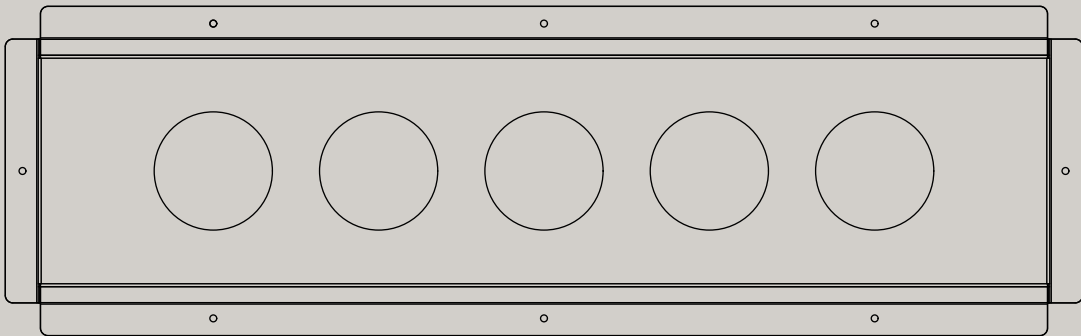

POWERDOT TRAY⁰²

Dimensions

See user manual for assembly instructions

TOP VIEW

POWERDOT TRAY⁰²

MOUNTING TRAY FOR 5 POWERDOTS, BLACK/WHITE/SILVER

SIDE VIEW

ART. NO

9002500409	BLACK	RAL 9006
9002500401	WHITE	RAL 9016
9002500402	SILVER	

Technical data

INTERFACE	MOUNTING TRAY FOR 5 POWERDOTS
MATERIAL	STEEL
FINISH	BLACK/WHITE-MATTE, SILVER-METALLIC
LENGHT	720mm
WIDTH	220mm
THICKNESS	64mm