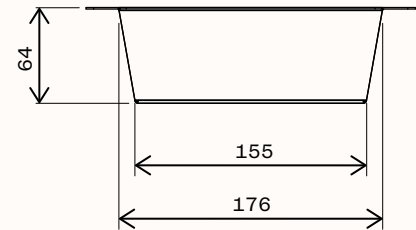

POWERDOT TRAY⁰²

Dimensions

See user manual for assembly instructions

TOP VIEW

POWERDOT TRAY⁰²

MOUNTING TRAY FOR 5 POWERDOTS, BLACK/WHITE/SILVER

SIDE VIEW

ART. NO

9002500409	BLACK	RAL 9006
9002500401	WHITE	RAL 9016
9002500402	SILVER	

Technical data

INTERFACE	MOUNTING TRAY FOR 5 POWERDOTS
MATERIAL	STEEL
FINISH	BLACK/WHITE-MATTE, SILVER-METALLIC
LENGHT	720mm
WIDTH	220mm
THICKNESS	64mm